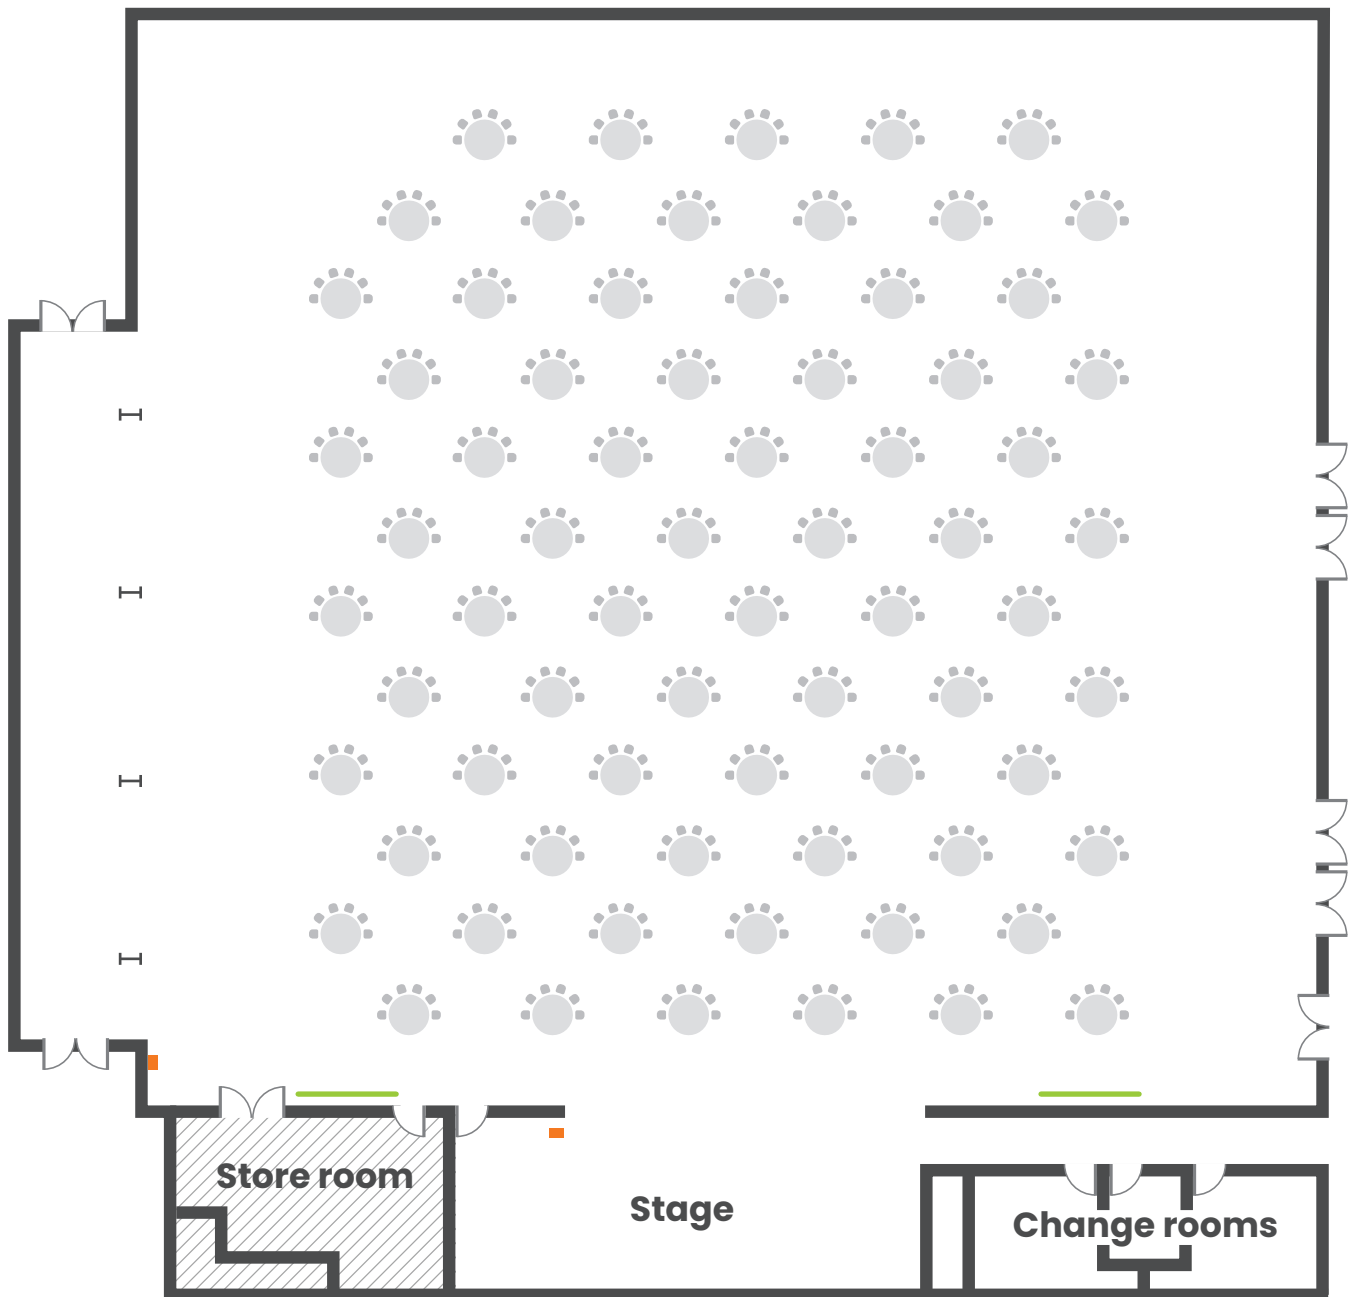

Exhibition hall

Banquet style without dance floor – 700 seats

**Diagram not to scale*

- Seat
- Table
- Projector screen
- HDMI connection point

Exhibition hall

Banquet style with dance floor - 700 seats

**Diagram not to scale*

- Seat
- Table
- Projector screen
- HDMI connection point

Exhibition hall

Cabaret style - 420 seats

**Diagram not to scale*

- Seat
- Table
- Projector screen
- HDMI connection point

Exhibition hall

Presentation style – Floor seating 700

Grandstand seating 768 seats

**Diagram not to scale*

- Seat
- Projector screen
- HDMI connection point