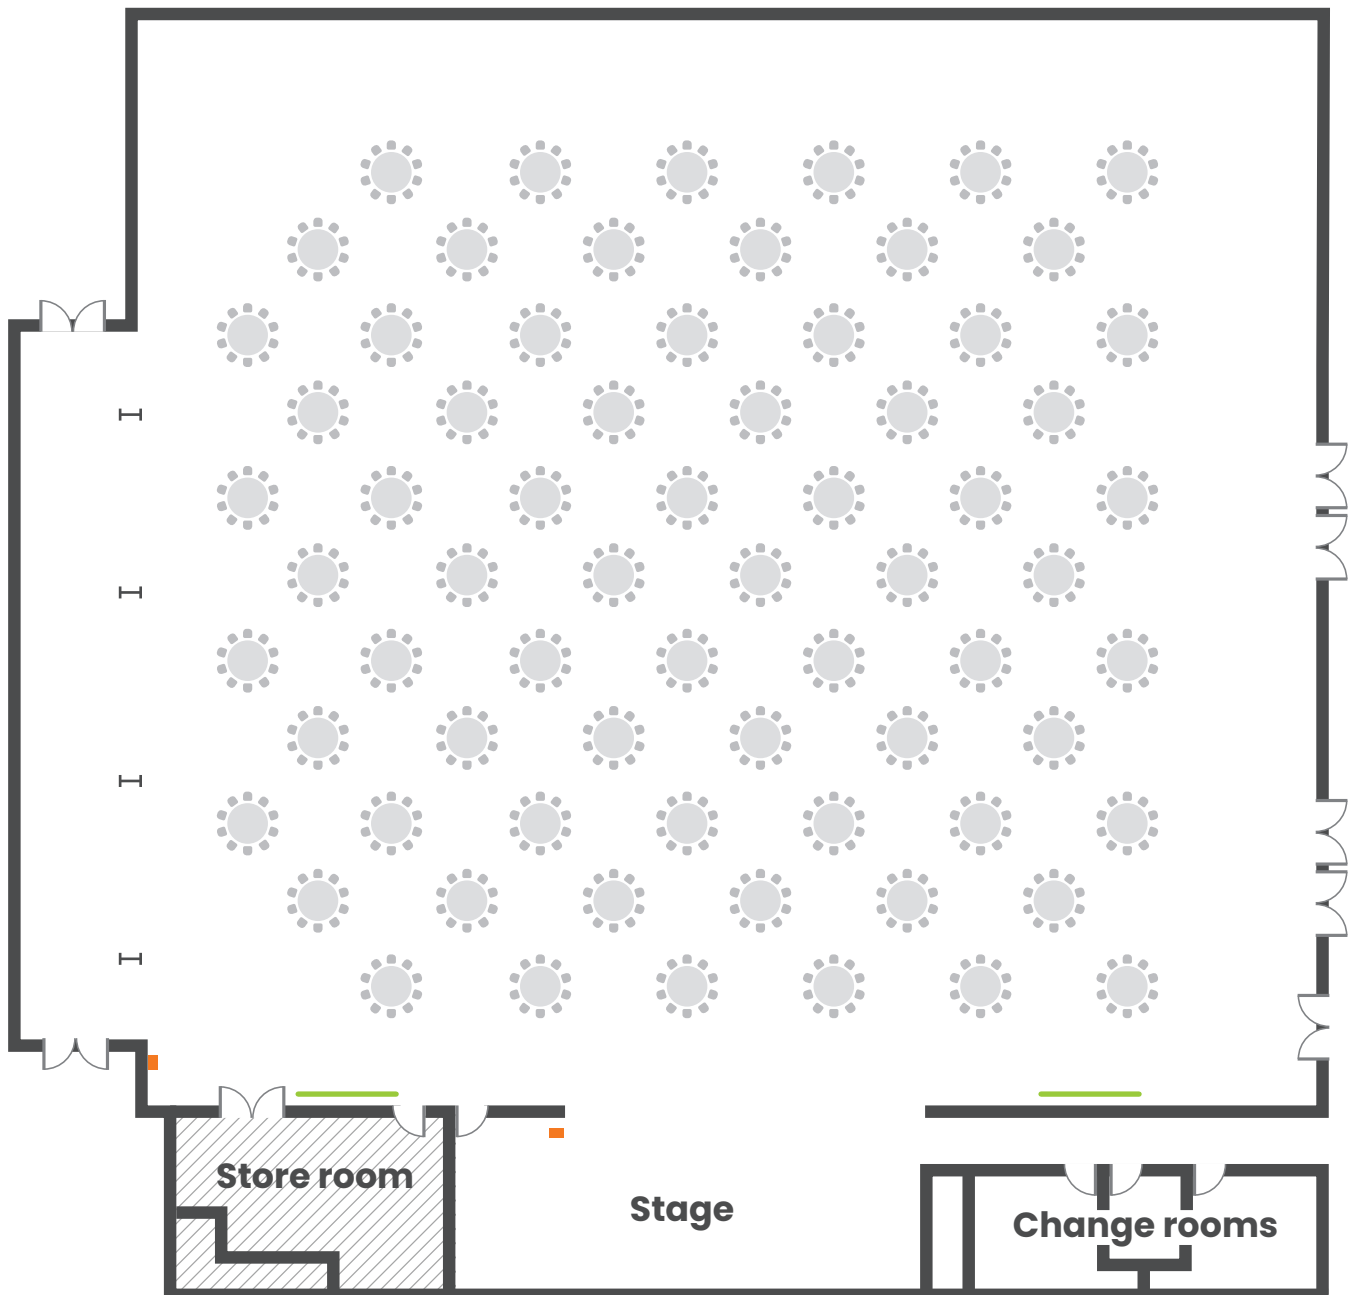

Exhibition hall

Banquet style without dance floor – 700 seats

**Diagram not to scale*

- Seat
- Table
- Projector screen
- HDMI connection point

Exhibition hall

Banquet style with dance floor - 700 seats

**Diagram not to scale*

- Seat
- Table
- Projector screen
- HDMI connection point

Exhibition hall

Cabaret style - 420 seats

**Diagram not to scale*

- Seat
- Table
- Projector screen
- HDMI connection point

Exhibition hall

Presentation style – Floor seating 700

Grandstand seating 768 seats

**Diagram not to scale*

- Seat
- Projector screen
- HDMI connection point